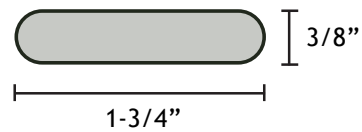

Los Angeles Shutter Co.

SHUTTER STYLES / EXTERIOR SHUTTERS

SPECIAL ORDER

No Divider

With Divider

LOUVER SIZES

PANEL WIDTHS

12" to 24" on the inch

PANEL HEIGHTS

18" to 96" on the inch

FINISH

Unfinished, ready to paint or stain

MATERIALS

WOOD: Incense Cedar

You can order any of these shutters in the available widths and heights. Delivery will be 1 to 2 weeks.