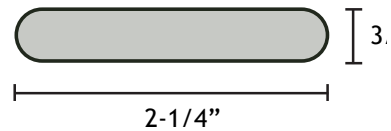

Los Angeles Shutter Co.

SHUTTER STYLES / EXTERIOR SHUTTERS

SPECIAL ORDER

No Divider

With Divider

LOUVER SIZES

PANEL WIDTHS

12" to 24" on the inch

PANEL HEIGHTS

18" to 96" on the inch

FINISH

Unfinished, ready to paint or stain

MATERIALS

WOOD: Incense Cedar

You can order any of these shutters in the available widths and heights. Delivery will be 1 to 2 weeks.